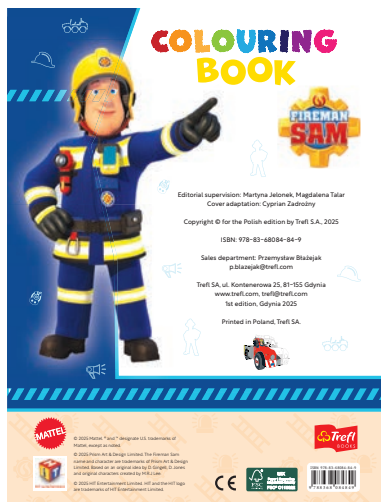

Ks08484

Malbuch 24 Seiten - Feuerwehrmann Sam

3+ / X

200x275x2,5mm

13,4 kg

© Prism Art &amp; Design Limited. © HIT Entertainment Limited.

EAN: 9788368084849

Ks08484