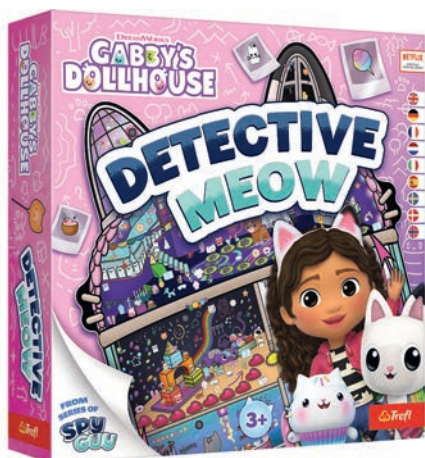

02729

Gabby's Dollhouse Katzen Detektiv –
Deutsche Version

5 900511 027297 >

DreamWorks Gabby's Dollhouse © DreamWorks Animation LLC.
All rights reserved. © KAZstudio SA

EAN: 5900511027297